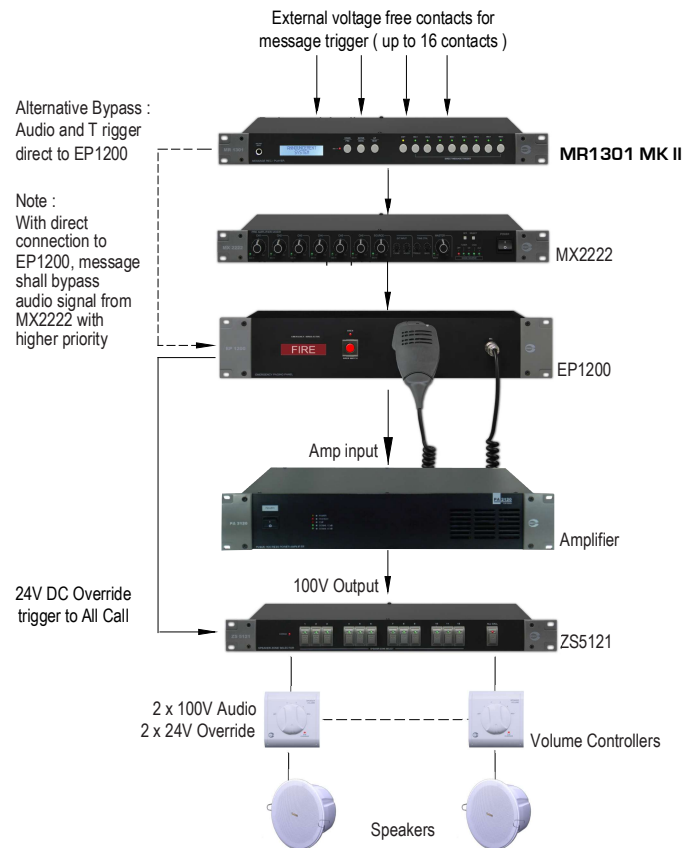

Application Schematic

Technical Specifications

Operating voltage	24V DC ; 1A
Power consumption	2.4 (0.1 A)
Standby consumption	1.7 W (0.07 A)
Data connection	RS485 : Mini Phoenix connector, 19.2 kbps LAN : RJ45, 10/100 Base T
Inputs	Line in ; Unbalanced via RCA jack Mic in (recording) : 1/4" balanced phone jack
Message trigger	16 memory banks : Front and rear
Playback format	MP3, WAV
Voice recording	MP3, 1 hour per message
Playback delay	Yes
Priority message cut	Yes
Software interface	Google Chrome, Edge
Remote view / control	Yes
Indicators	LED, 2x18 Char LCD
Memory	32 GB non detachable SD card
Dimensions (W x H X D)	482 x 44 x 180 mm
Weight	2.0 kg

Packing information

Carton size : 555 (L) x 295 (W) x 95 (H) mm
Gross weight : 2.55 kg
1 unit per carton