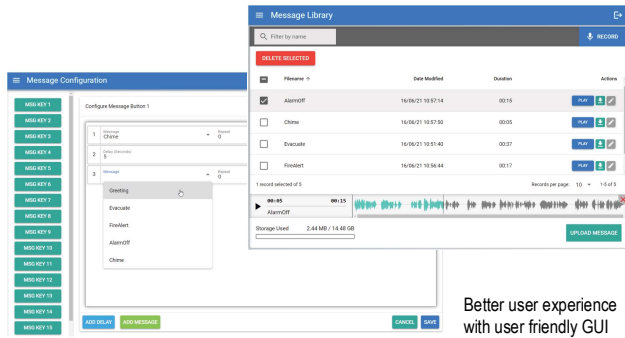

MR1301 EVAC Message Player / Voice Recorder MK II

MR1301 - EVAC Voice Message player has been further upgraded, notably the way the unit shall be setup. LAN port has been added to enable configuration to be performed smoothly using web interface with user friendly GUI. Tasks such as uploading of files, combining or grouping messages, key assignments shall all be done via web browser or the front button keys.

As one of the most important equipment in EVAC, MR1301 MK II shall perform beyond expectation by providing precise message delivery and clarity, to enable timely and systematic evacuation procedures in time of distress. Apart from the above application, it can also be used as general message player such as prayer playback, voice recording and other usages as required.

Better user experience with user friendly GUI

Application Schematic

Technical Specifications

Operating voltage	24V DC ; 1A
Power consumption	2.4 (0.1 A)
Standby consumption	1.7 W (0.07 A)
Data connection	RS485 : Mini Phoenix connector, 19.2 kbps LAN : RJ45, 10/100 Base T
Inputs	Line in ; Unbalanced via RCA jack Mic in (recording) : 1/4" balanced phone jack
Message trigger	16 memory banks : Front and rear
Playback format	MP3, WAV
Voice recording	MP3, 1 hour per message
Playback delay	Yes
Priority message cut	Yes
Software interface	Google Chrome, Edge
Remote view / control	Yes
Indicators	LED, 2x18 Char LCD
Memory	32 GB non detachable SD card
Dimensions (W x H X D)	482 x 44 x 180 mm
Weight	2.0 kg