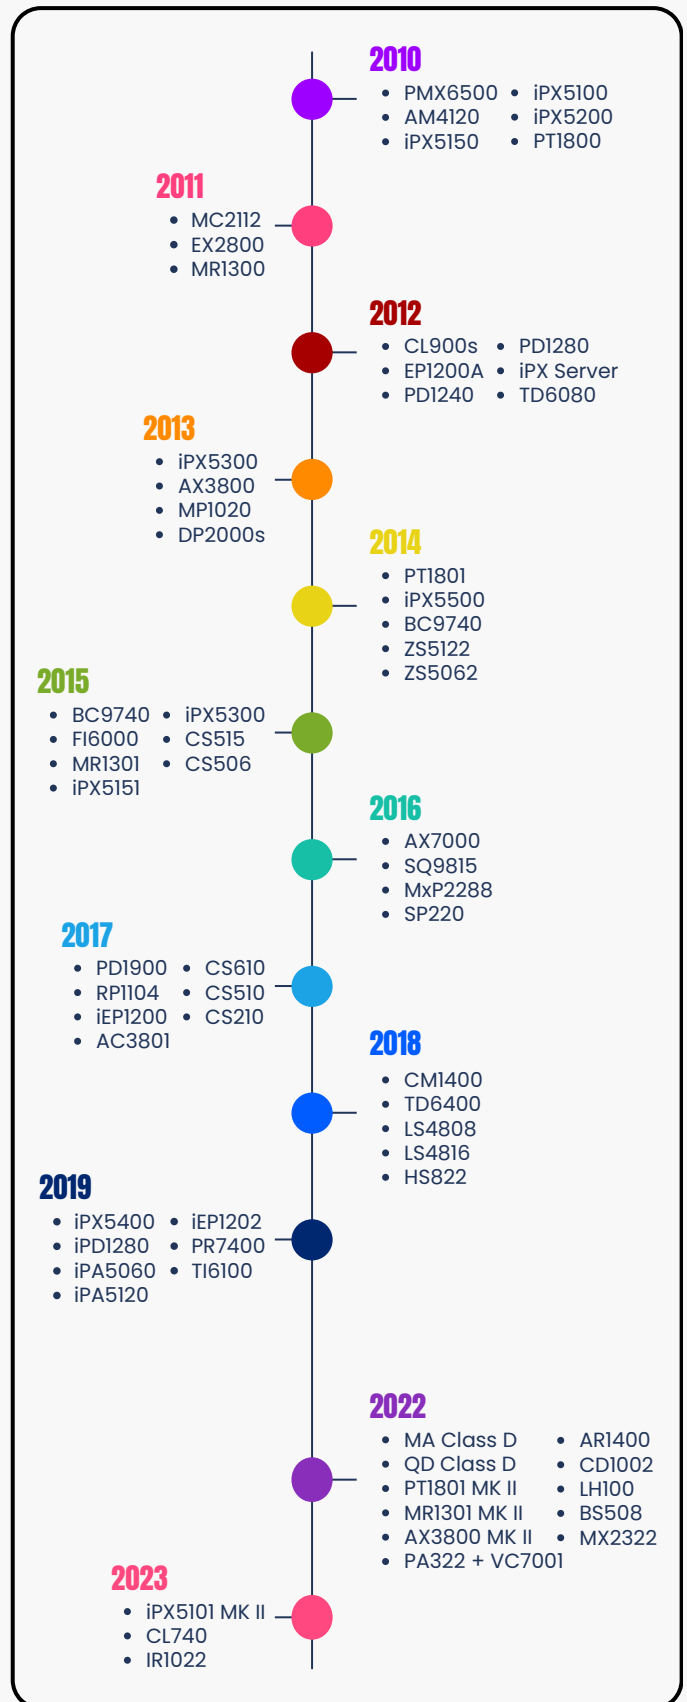

Product Range