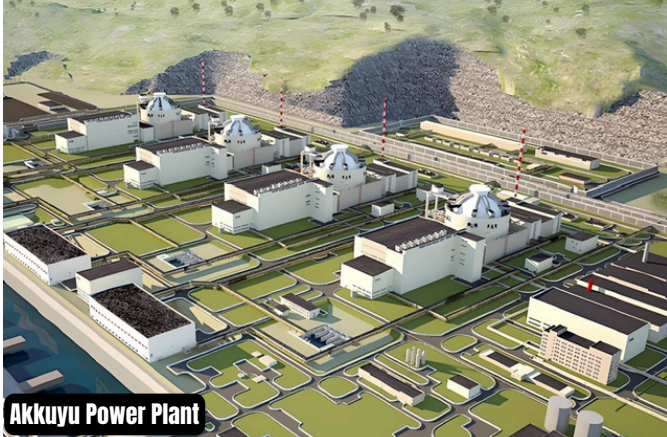

Anchor Grand Suites, Manila

Torre Malate, Manila

Project References

2019–2025
MISCELLANEOUS

Akkuyu Power Plant

Bridge Data Center

INSTALLATION

Akkuyu Power Plant
NEOM Construction Quarters
Bay Suite Residence
TRX Residence
Baleh Dam
TRX Tunnel
Forest Hill Residence
Vetro, Kota Kinabalu
Atrium Residence
GDI Data Center
Bridge Data Center
Vantage Data Center
MYTELEHAUS CJ2 & CJ3 Data Center
Project Lion - Data Center