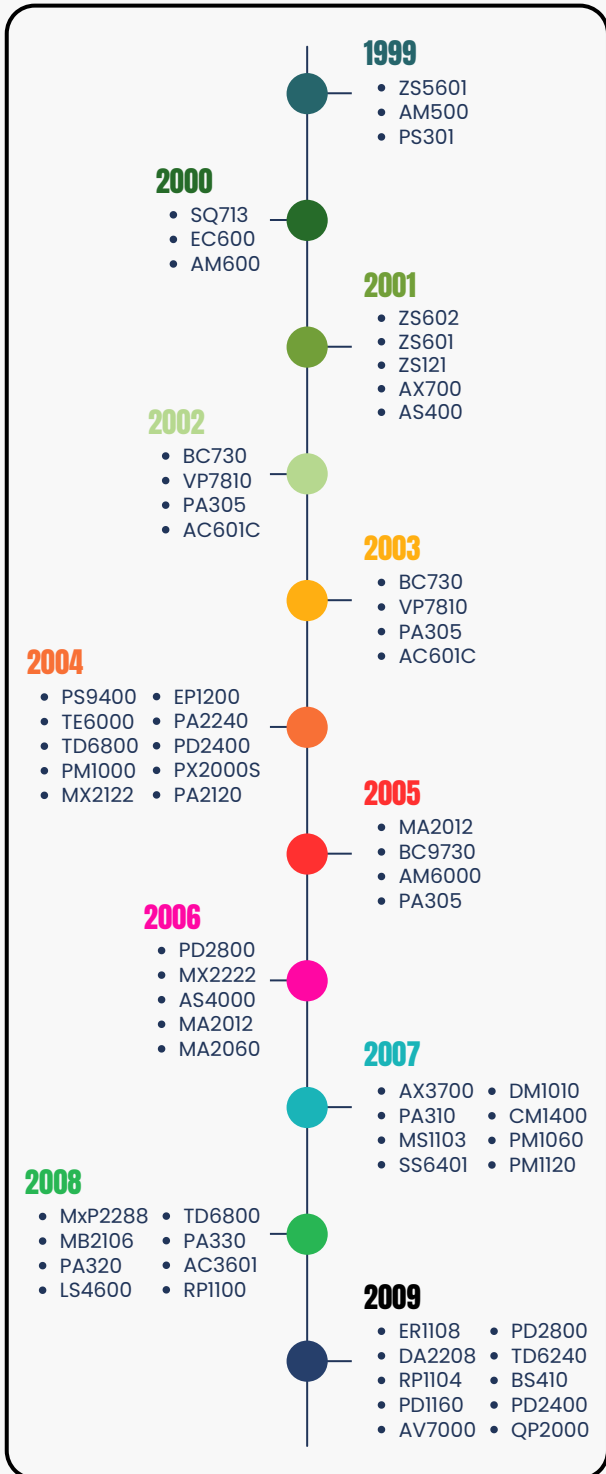

Product Range